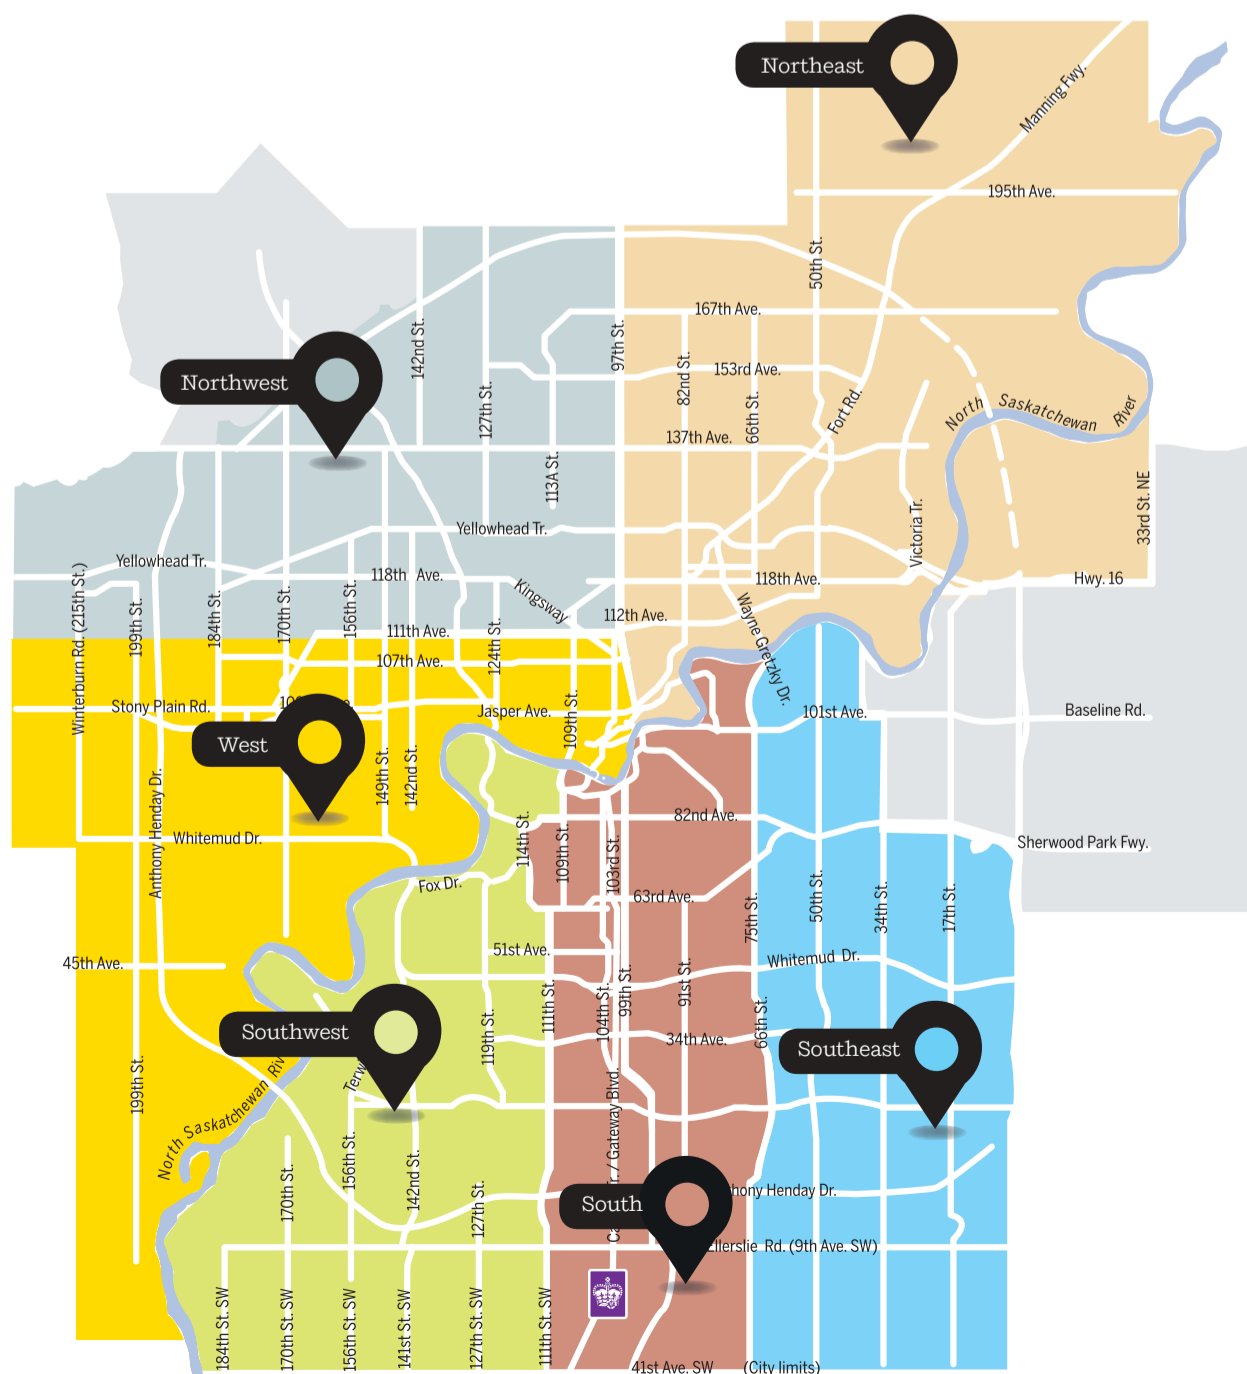

NEWHOMES

in the city.